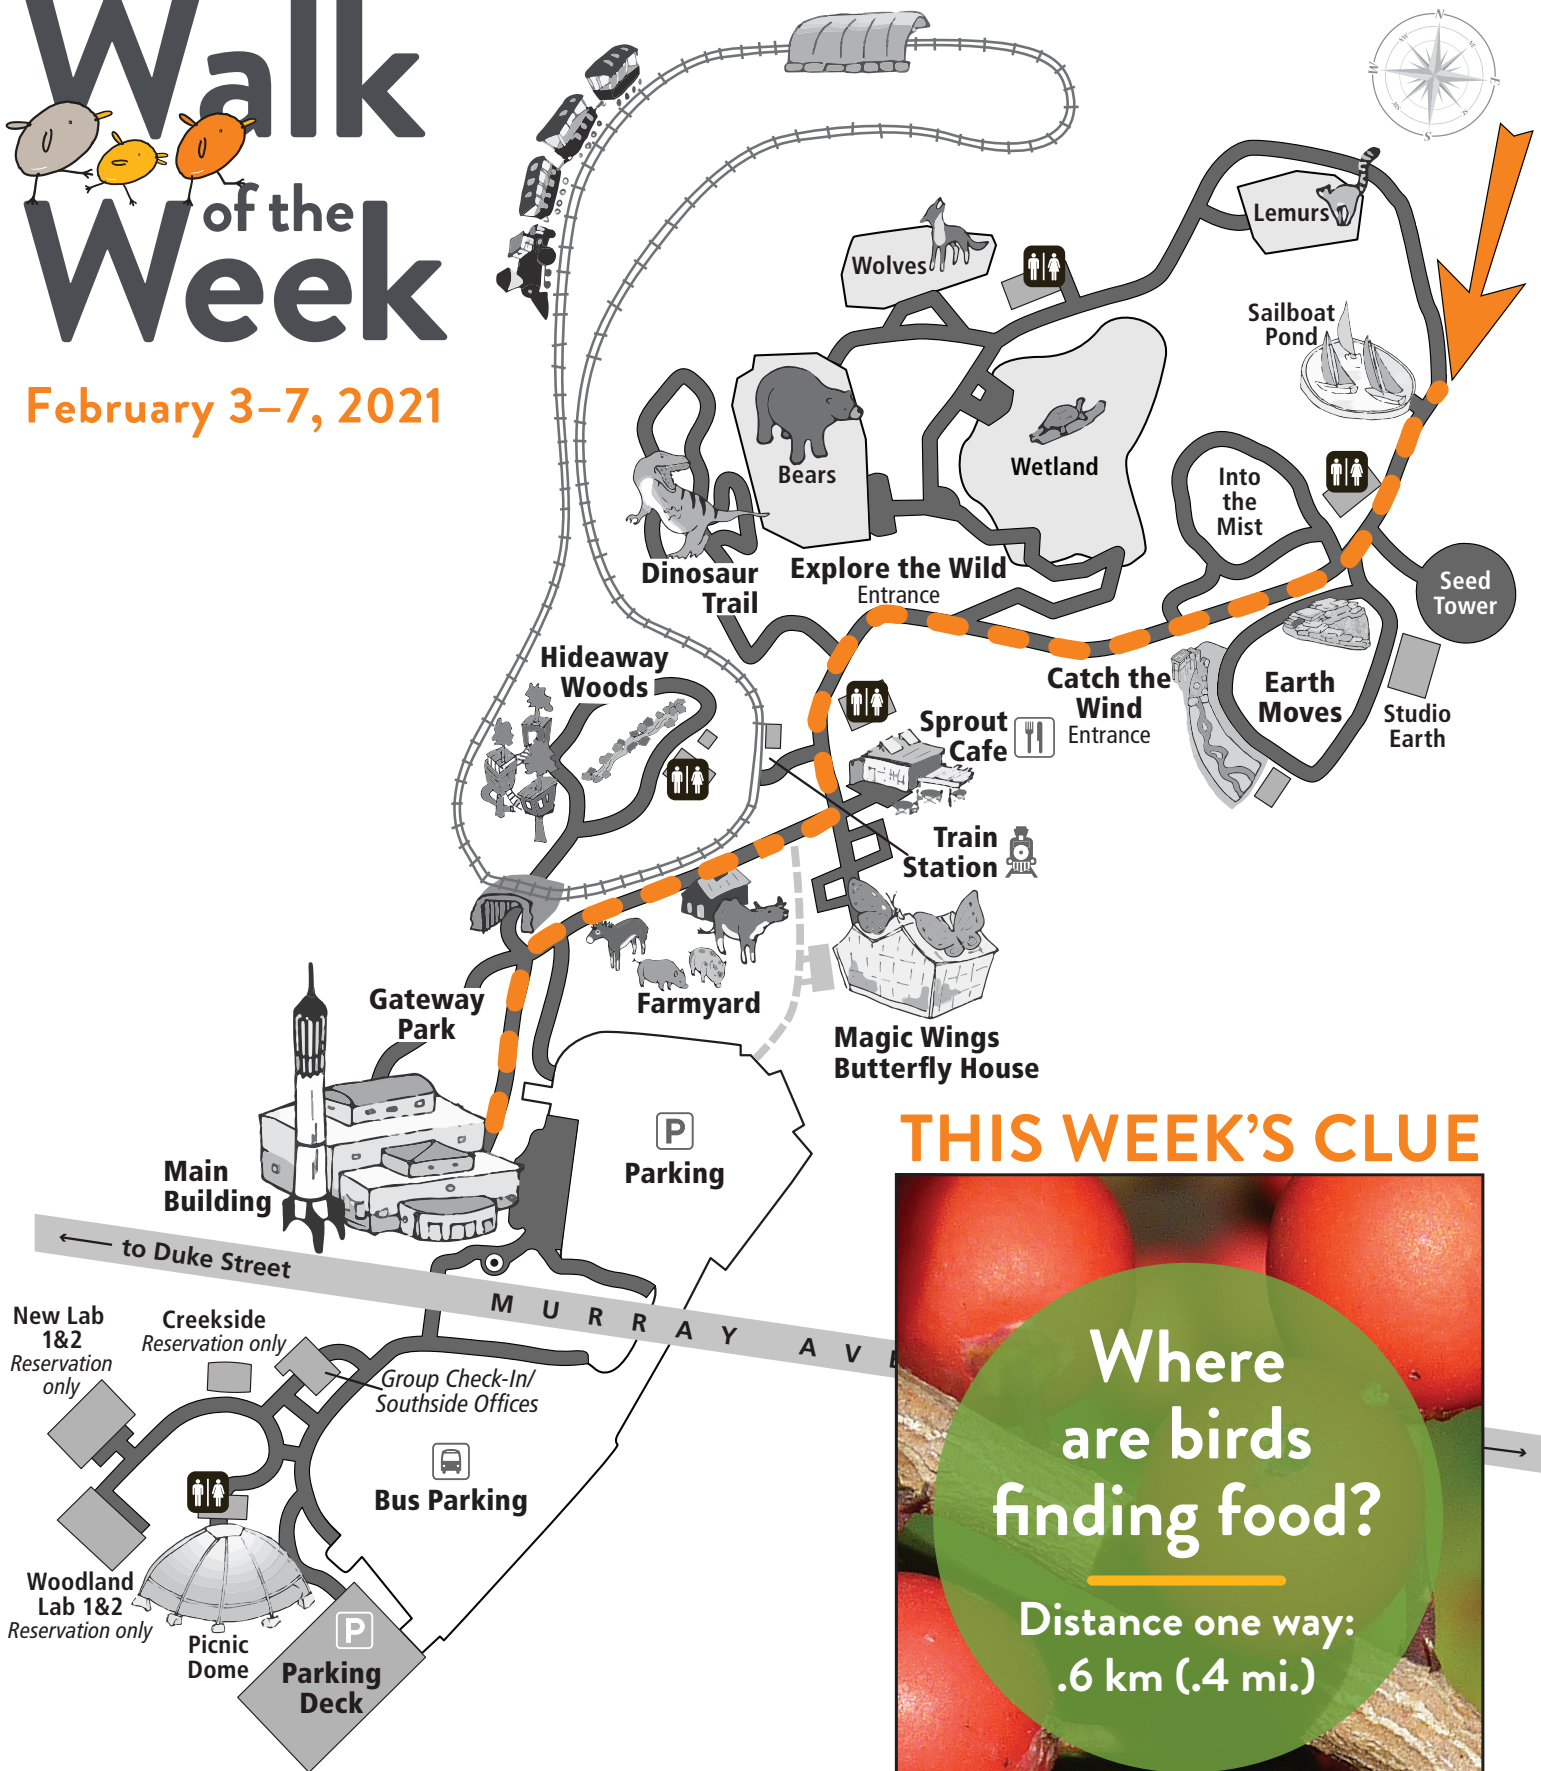

# Walk of the Week

February 3-7, 2021

## THIS WEEK'S CLUE

Where are birds finding food?

Distance one way:  
.6 km (.4 mi.)