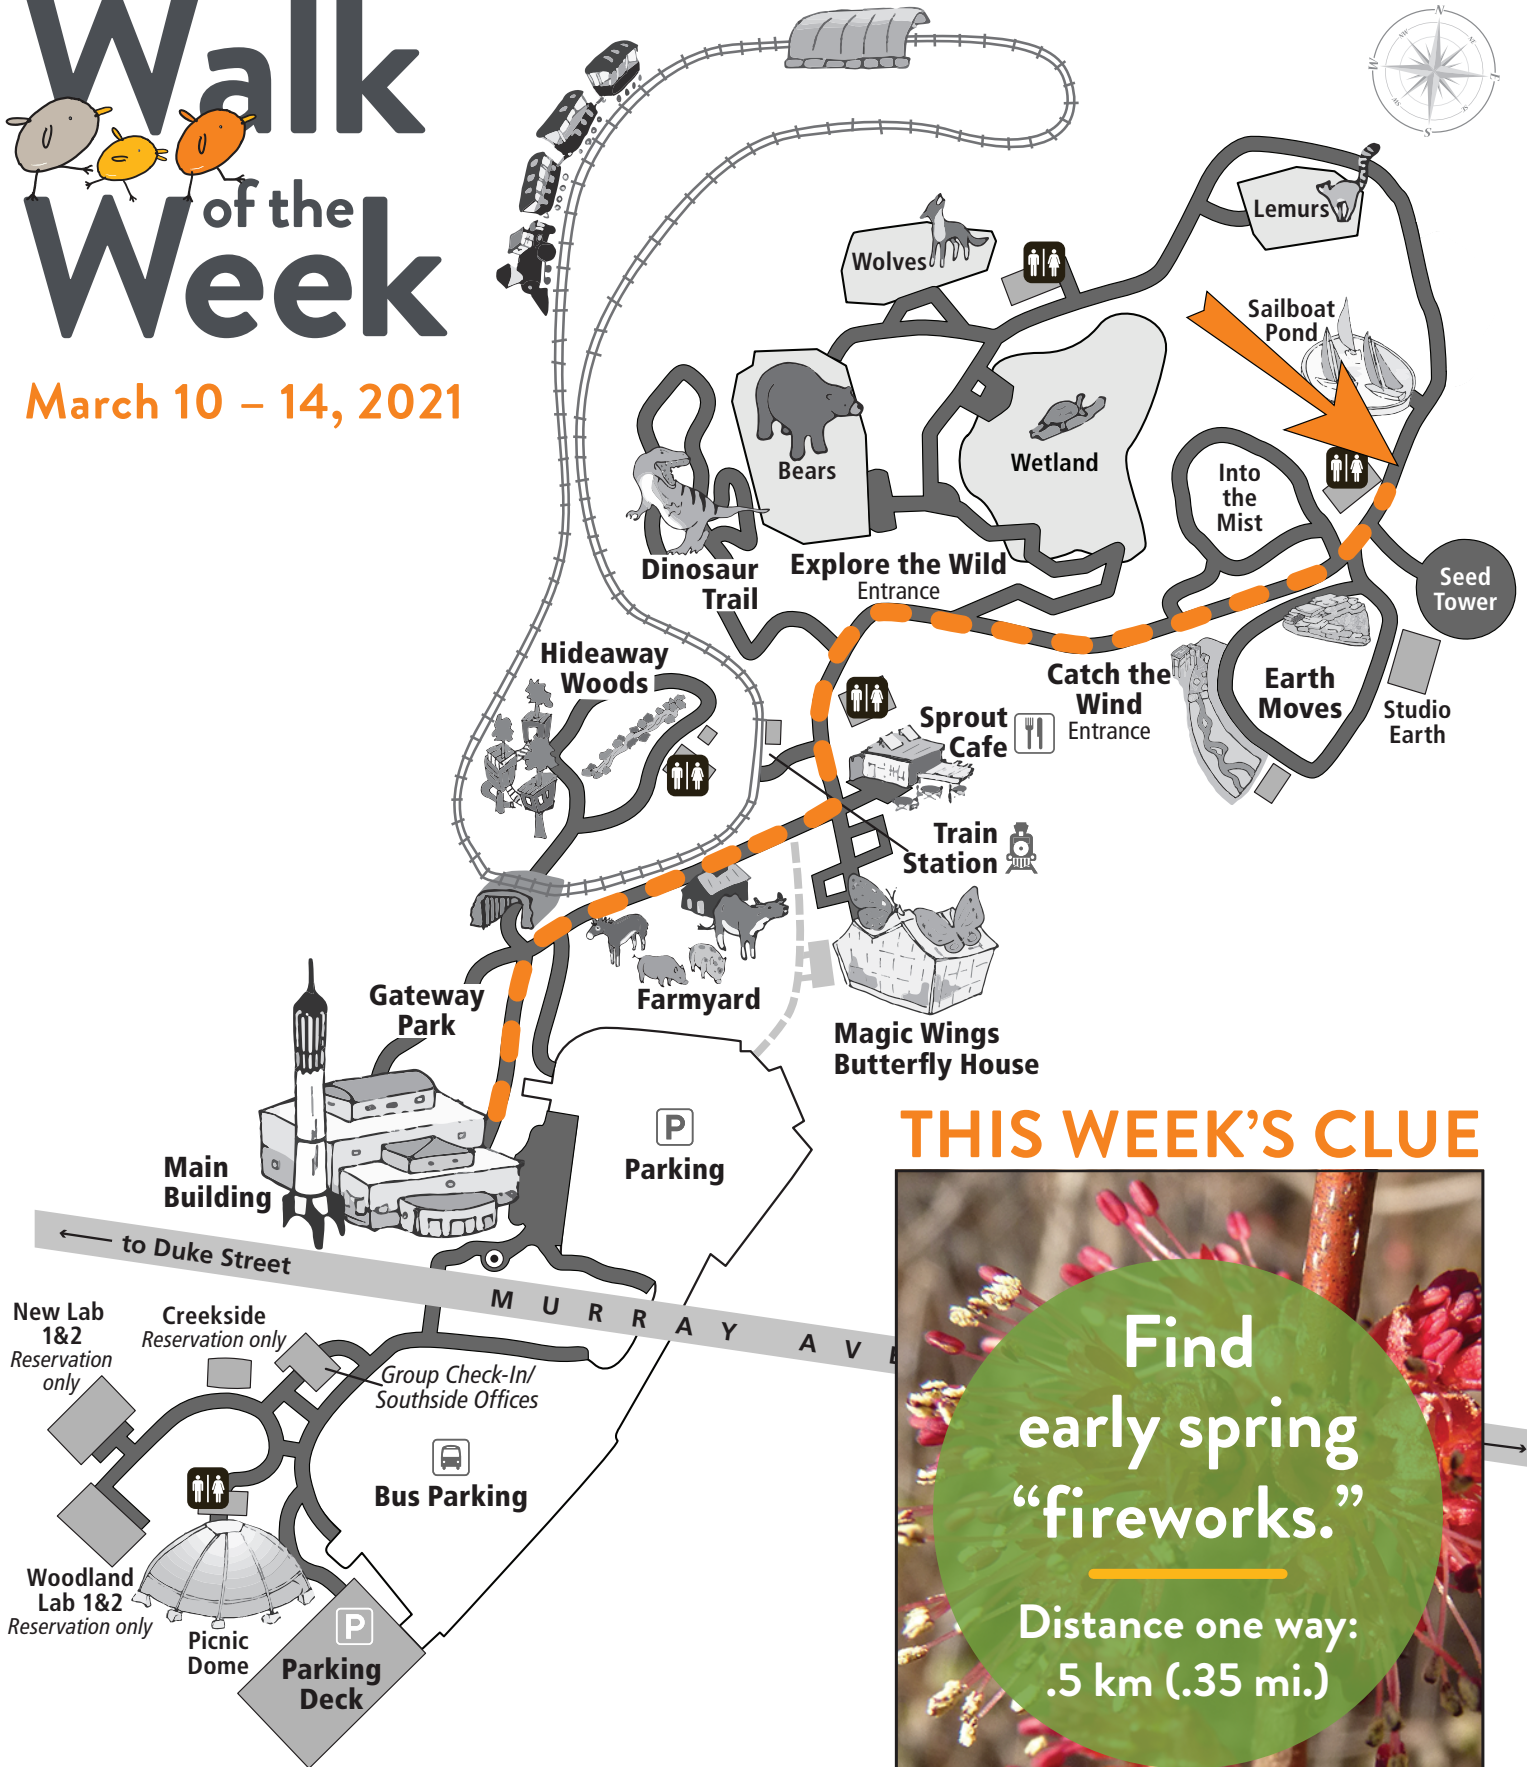

Walk of the Week

March 10 – 14, 2021

THIS WEEK'S CLUE

Find
early spring
"fireworks."
Distance one way:
.5 km (.35 mi.)